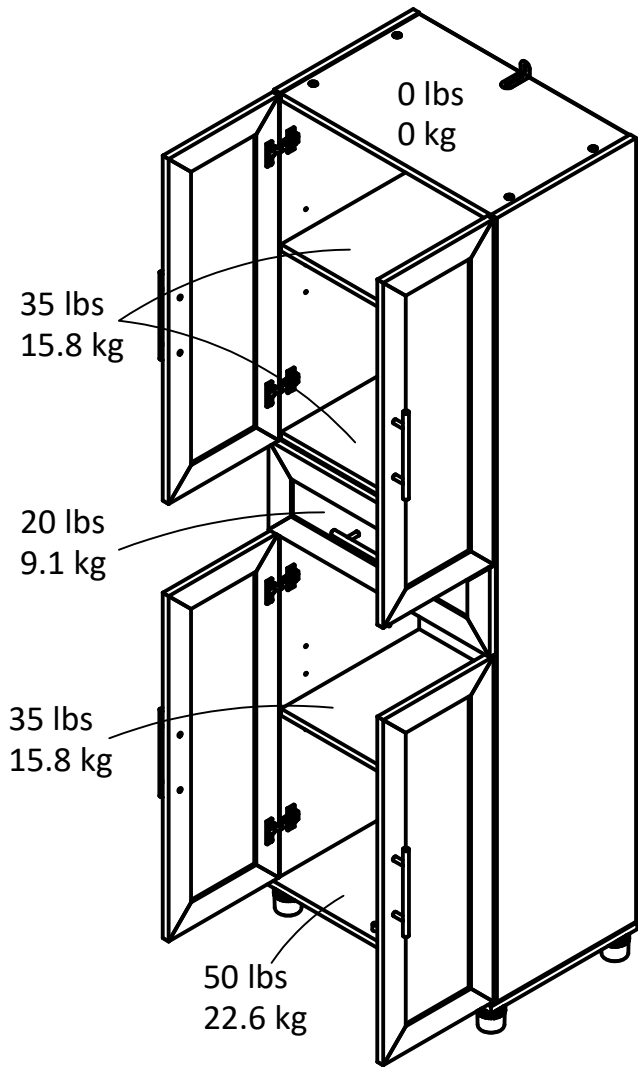

3034

Interior Storage dimensions:
(2) storage spaces
(adjustable heights)
22.21 in. (56.4 cm) W
30.20 in. (76.7 cm) H
14.53 in. (36.9 cm) D
5.64 cubic feet
each storage area

Interior Drawer dimensions:
20.20 in. (51.3 cm) W
5.89 in. (14.9 cm) H
12.97 in. (32.9 cm) D
0.89 cubic feet

Overall Product Size:
23.46"W x 15.40"D x 75.25"H
59.6cm W x 39.1cm D x 191.1cm H

Wood Breakdown: 90%
Total storage: 12.17 cubic feet

Maximum Weight Capacities
Unit Weight: 86 lbs. (39 kg)