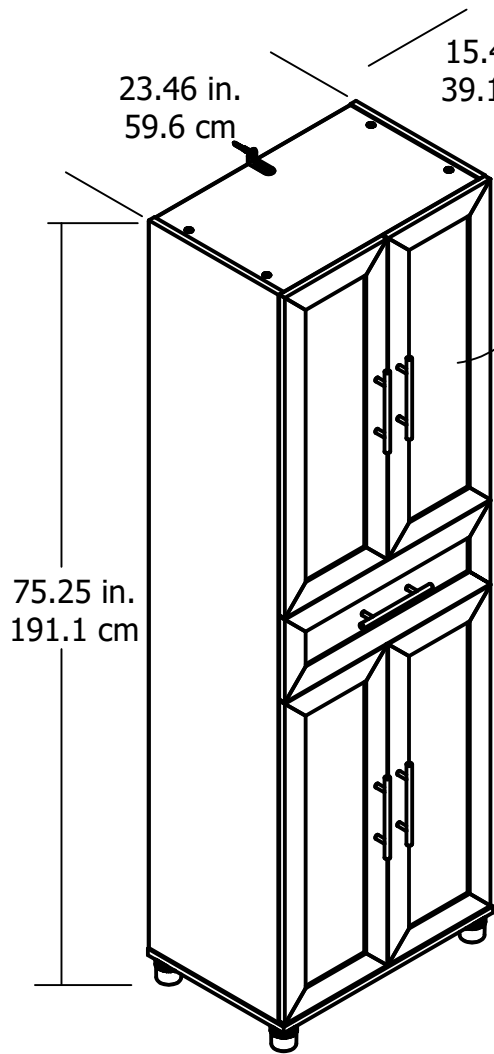

3034

Interior Storage dimensions:
(2) storage spaces
(adjustable heights)
22.21 in. (56.4 cm) W
30.20 in. (76.7 cm) H
14.53 in. (36.9 cm) D
5.64 cubic feet
each storage area

Interior Drawer dimensions:
20.20 in. (51.3 cm) W
5.89 in. (14.9 cm) H
12.97 in. (32.9 cm) D
0.89 cubic feet

Overall Product Size:
23.46"W x 15.40"D x 75.25"H
59.6cm W x 39.1cm D x 191.1cm H

Wood Breakdown: 90%
Total storage: 12.17 cubic feet

Maximum Weight Capacities
Unit Weight: 86 lbs. (39 kg)